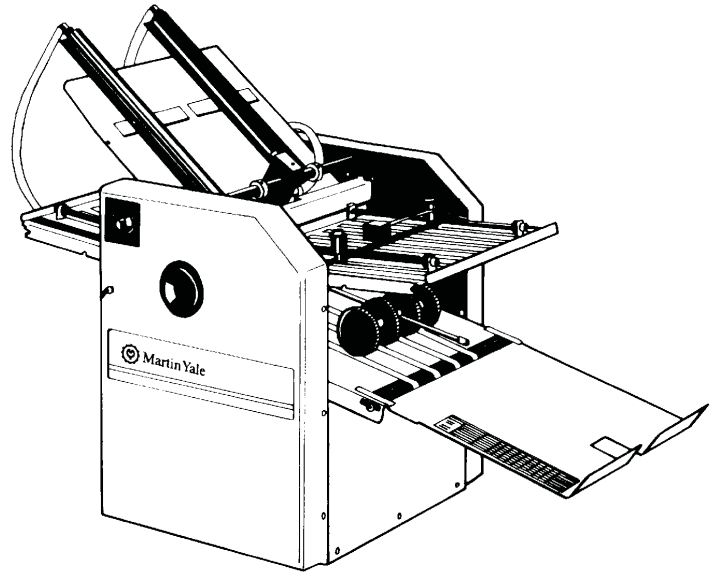

Air-Feed AutoFolder™

Ideal for large mailrooms and offices

Model 959AF

- Folds coated or two-sided documents without smearing or slipping
- Automatically feeds, folds, and collects a stack of documents - also slits, scores and perforates
- Bottom feed allows for continuous reload of documents without stopping the machine
- Simplified adjustment for folding 8 1/2" x 11", 8 1/2" x 14" and 11" x 17" sheets
- Creates a variety of different folds: letter, half, z-fold, double parallel, right-angle, baronial and custom folds
- Adjustable within a fold range of 1 3/4" to 13" on the 1st fold and 2nd fold to allow for customized folds
- Operates at a variable speed of up to 18,000 sheets per hour
- Handles sheet sizes from 3" x 3 1/4" to 14" x 18"
- Handles paper from 16 lb. bond to 85 lb. index
- Quick release journal shafts facilitate easy set-up for perforating, scoring and slitting
- Includes on 7-tooth-per-inch perforating wheel and 2 scoring wheels
- Optional 3 and 14-tooth-per-inch perforating wheels and slitting wheel also available

Model 959AF

Individual

Dimensions 43" x 24" x 32"

Weight 220 lbs.

UPC Code 0-11991-09595-1

Fold Types

Letter Fold

Half Fold

Z-Fold

Double Parallel
Fold

Right-Angle
Fold

Baronial Fold